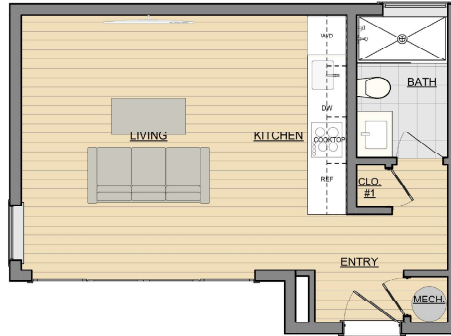

casita

Size: Studio - 380 sf
Style: Contemporary
Living Room Size: Smaller (LR1)
17'-6" x 13'-9" interior space

Kitchen Layout: Option A
Galley kitchen
Undercounter refrigerator
4-burner radiant cooktop
Microwave drawer
18" compact dishwasher
Washer/Dryer combination unit
Stainless steel sink w/ pull-out faucet

Living Room Doors: Sliding

Deck: No

Price: \$275,094

10/12/2021

www.casita.build
652 Gilman St., Palo Alto, CA 94301

info@casita.build
650.600.9050