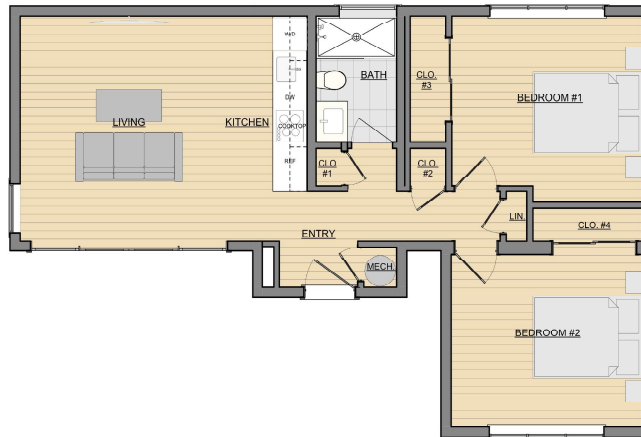

# casita

Size: 2 Bedroom - 745 sf  
Style: Contemporary  
Living Room Size: Smaller (LR1)  
17'-6" x 13'-9" interior space

Kitchen Layout: Option A  
Galley kitchen  
Undercounter refrigerator  
4-burner radiant cooktop  
Microwave drawer  
18" compact dishwasher  
Washer/Dryer combination unit  
Stainless steel sink w/ pull-out faucet

Living Room Doors: Sliding

Deck: No

Price: \$394,087

10/12/2021

[www.casita.build](http://www.casita.build)  
652 Gilman St., Palo Alto, CA 94301

[info@casita.build](mailto:info@casita.build)  
650.600.9050