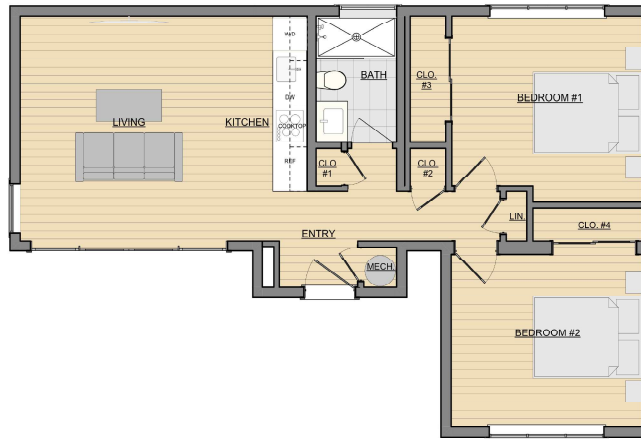

casita

Size: 2 Bedroom - 745 sf
Style: Craftsman Bungalow
Living Room Size: Smaller (LR1)
17'-6" x 13'-9" interior space

Kitchen Layout: Option A
Galley kitchen
Undercounter refrigerator
4-burner radiant cooktop
Microwave drawer
18" compact dishwasher
Washer/Dryer combination unit
Stainless steel sink w/ pull-out faucet

Living Room Doors: Folding

Deck: No

Price: \$356,889

10/12/2021

www.casita.build
652 Gilman St., Palo Alto, CA 94301

info@casita.build
650.600.9050