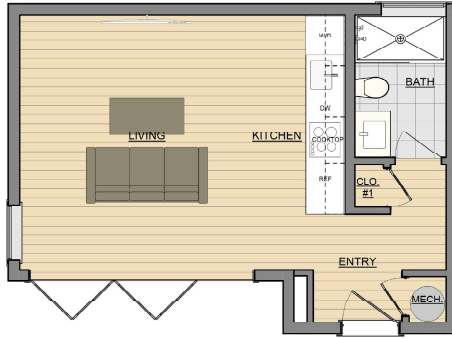

# casita

Size: Studio - 380 sf  
Style: Craftsman Bungalow  
Living Room Size: Smaller (LR1)  
17'-6" x 13'-9" interior space

Kitchen Layout: Option A  
Galley kitchen  
Undercounter refrigerator  
4-burner radiant cooktop  
Microwave drawer  
18" compact dishwasher  
Washer/Dryer combination unit  
Stainless steel sink w/ pull-out faucet

Living Room Doors: Outswing

Deck: Yes

Price: \$260,587

10/12/2021

[www.casita.build](http://www.casita.build)  
652 Gilman St., Palo Alto, CA 94301

[info@casita.build](mailto:info@casita.build)  
650.600.9050