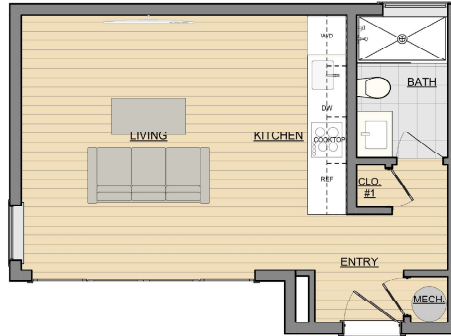

# casita

Size: Studio - 380 sf  
Style: Modern Farmhouse  
Living Room Size: Smaller (LR1)  
17'-6" x 13'-9" interior space

Kitchen Layout: Option A  
Galley kitchen  
Undercounter refrigerator  
4-burner radiant cooktop  
Microwave drawer  
18" compact dishwasher  
Washer/Dryer combination unit  
Stainless steel sink w/ pull-out faucet

Living Room Doors: Outswing

Deck: Yes

Price: \$261,355

10/12/2021

[www.casita.build](http://www.casita.build)  
652 Gilman St., Palo Alto, CA 94301

[info@casita.build](mailto:info@casita.build)  
650.600.9050