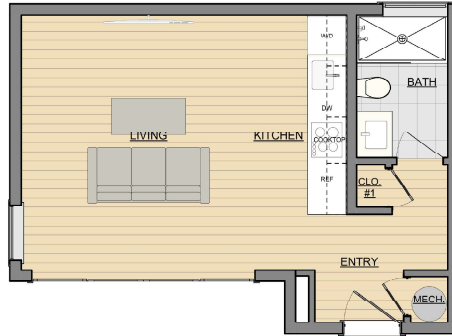

casita

Size: Studio - 380 sf
Style: Modern Farmhouse
Living Room Size: Smaller (LR1)
17'-6" x 13'-9" interior space

Kitchen Layout: Option A
Galley kitchen
Undercounter refrigerator
4-burner radiant cooktop
Microwave drawer
18" compact dishwasher
Washer/Dryer combination unit
Stainless steel sink w/ pull-out faucet

Living Room Doors: Outswing

Deck: No

Price: \$253,626

10/12/2021

www.casita.build
652 Gilman St., Palo Alto, CA 94301

info@casita.build
650.600.9050