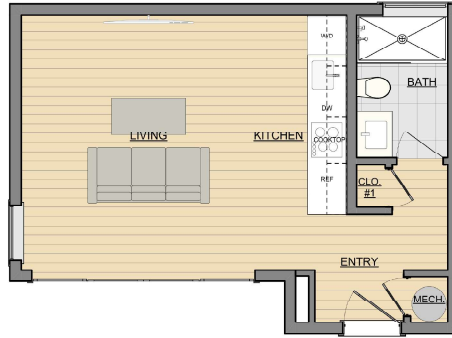

casita

Size: Studio - 380 sf
Style: Craftsman Bungalow
Living Room Size: Smaller (LR1)
17'-6" x 13'-9" interior space

Kitchen Layout: Option A
Galley kitchen
Undercounter refrigerator
4-burner radiant cooktop
Microwave drawer
18" compact dishwasher
Washer/Dryer combination unit
Stainless steel sink w/ pull-out faucet

Living Room Doors: Sliding

Deck: Yes

Price: \$258,833

10/12/2021

www.casita.build
652 Gilman St., Palo Alto, CA 94301

info@casita.build
650.600.9050