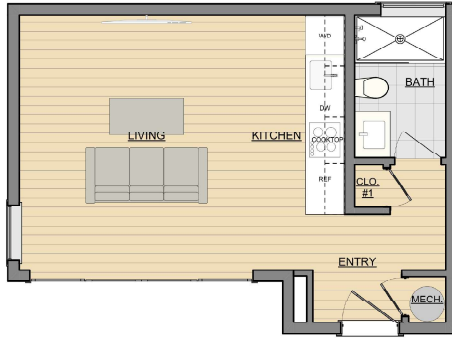

# casita

Size: Studio - 380 sf  
Style: Contemporary  
Living Room Size: Smaller (LR1)  
17'-6" x 13'-9" interior space

Kitchen Layout: Option A  
Galley kitchen  
Undercounter refrigerator  
4-burner radiant cooktop  
Microwave drawer  
18" compact dishwasher  
Washer/Dryer combination unit  
Stainless steel sink w/ pull-out faucet

Living Room Doors: Sliding

Deck: Yes

Price: \$282,823

10/12/2021

[www.casita.build](http://www.casita.build)  
652 Gilman St., Palo Alto, CA 94301

[info@casita.build](mailto:info@casita.build)  
650.600.9050