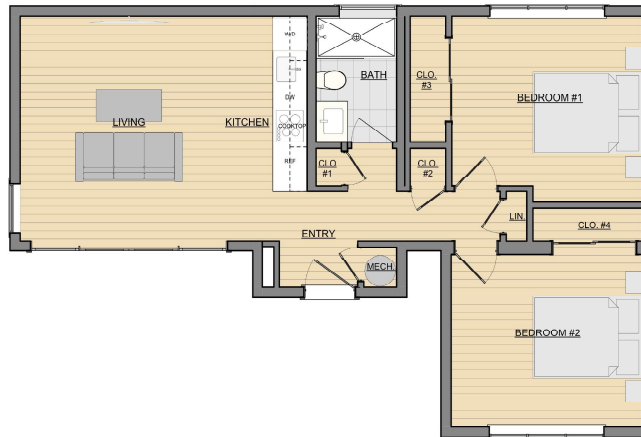

casita

Size: 2 Bedroom - 745 sf
Style: Modern Farmhouse
Living Room Size: Smaller (LR1)
17'-6" x 13'-9" interior space

Kitchen Layout: Option A
Galley kitchen
Undercounter refrigerator
4-burner radiant cooktop
Microwave drawer
18" compact dishwasher
Washer/Dryer combination unit
Stainless steel sink w/ pull-out faucet

Living Room Doors: Outswing

Deck: No

Price: \$355,062

10/12/2021

www.casita.build
652 Gilman St., Palo Alto, CA 94301

info@casita.build
650.600.9050