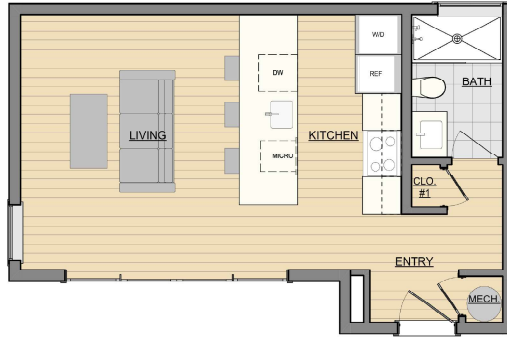

casita

Size: Studio - 424 sf
Style: Craftsman Bungalow
Living Room Size: Larger (LR2)
20'-6" x 13'-9" interior space

Kitchen Layout: Option C
Kitchen w/ island
Undercounter refrigerator
4-burner radiant cooktop w/ electric oven
Microwave drawer
24" compact dishwasher
Stacked Washer/Dryer units
Stainless steel sink w/ pull-out faucet

Living Room Doors: Folding

Deck: Yes

Price: \$307,665

10/12/2021

www.casita.build
652 Gilman St., Palo Alto, CA 94301

info@casita.build
650.600.9050