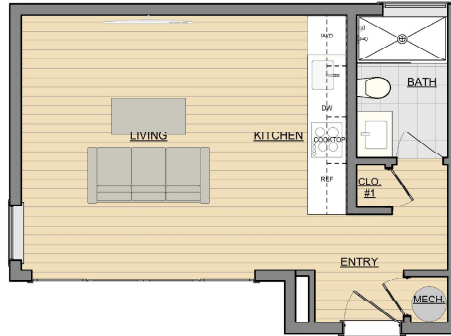

casita

Size: Studio - 380 sf
Style: Modern Farmhouse
Living Room Size: Smaller (LR1)
17'-6" x 13'-9" interior space

Kitchen Layout: Option A
Galley kitchen
Undercounter refrigerator
4-burner radiant cooktop
Microwave drawer
18" compact dishwasher
Washer/Dryer combination unit
Stainless steel sink w/ pull-out faucet

Living Room Doors: Folding

Deck: Yes

Price: \$269,494

10/12/2021

www.casita.build
652 Gilman St., Palo Alto, CA 94301

info@casita.build
650.600.9050