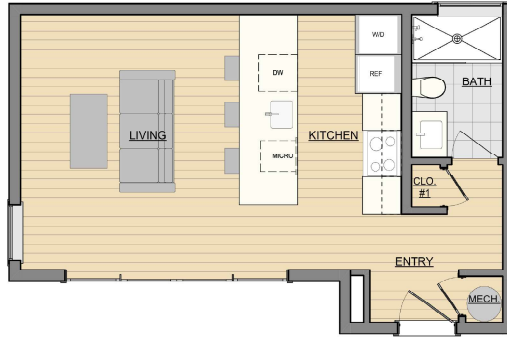

# casita

Size: Studio - 424 sf  
Style: Contemporary  
Living Room Size: Larger (LR2)  
20'-6" x 13'-9" interior space

Kitchen Layout: Option C  
Kitchen w/ island  
Undercounter refrigerator  
4-burner radiant cooktop w/ electric oven  
Microwave drawer  
24" compact dishwasher  
Stacked Washer/Dryer units  
Stainless steel sink w/ pull-out faucet

Living Room Doors: Sliding

Deck: No

Price: \$325,650

10/12/2021

[www.casita.build](http://www.casita.build)  
652 Gilman St., Palo Alto, CA 94301

[info@casita.build](mailto:info@casita.build)  
650.600.9050