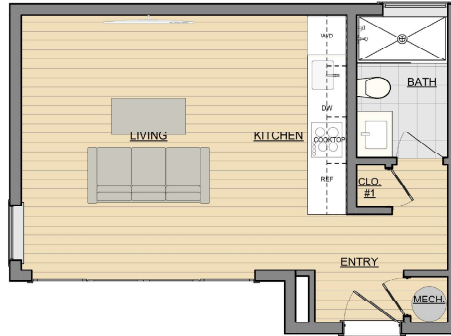

# casita

Size: Studio - 380 sf  
Style: Contemporary  
Living Room Size: Smaller (LR1)  
17'-6" x 13'-9" interior space

Kitchen Layout: Option A  
Galley kitchen  
Undercounter refrigerator  
4-burner radiant cooktop  
Microwave drawer  
18" compact dishwasher  
Washer/Dryer combination unit  
Stainless steel sink w/ pull-out faucet

Living Room Doors: Outswing

Deck: Yes

Price: \$284,577

10/12/2021

[www.casita.build](http://www.casita.build)  
652 Gilman St., Palo Alto, CA 94301

[info@casita.build](mailto:info@casita.build)  
650.600.9050