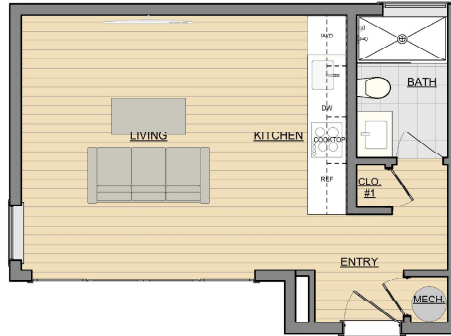

casita

Size: Studio - 380 sf
Style: Modern Farmhouse
Living Room Size: Smaller (LR1)
17'-6" x 13'-9" interior space

Kitchen Layout: Option A
Galley kitchen
Undercounter refrigerator
4-burner radiant cooktop
Microwave drawer
18" compact dishwasher
Washer/Dryer combination unit
Stainless steel sink w/ pull-out faucet

Living Room Doors: Sliding

Deck: No

Price: \$251,872

10/12/2021

www.casita.build
652 Gilman St., Palo Alto, CA 94301

info@casita.build
650.600.9050