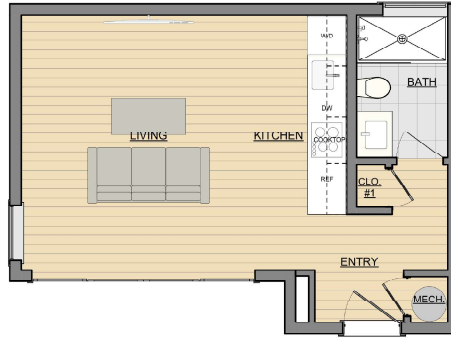

casita

Size: Studio - 380 sf
Style: Contemporary
Living Room Size: Smaller (LR1)
17'-6" x 13'-9" interior space

Kitchen Layout: Option A
Galley kitchen
Undercounter refrigerator
4-burner radiant cooktop
Microwave drawer
18" compact dishwasher
Washer/Dryer combination unit
Stainless steel sink w/ pull-out faucet

Living Room Doors: Outswing

Deck: No

Price: \$276,848

10/12/2021

www.casita.build
652 Gilman St., Palo Alto, CA 94301

info@casita.build
650.600.9050